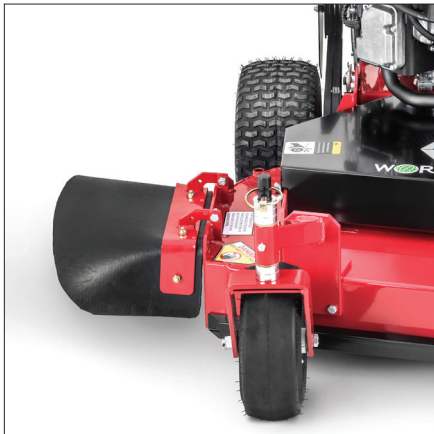

Right Side View

36" WALK BEHINDS

MODEL NUMBER	WYW36FS481V
LENGTH	73"
WIDTH	47"
WIDTH W/ DEFLECTOR UP	36.5"
WHEELBASE	35"
WHEEL TRACK WIDTH	28.5"
WEIGHT	452 lbs
FRONT TIRES	4.10 - 3.50 x 4 smooth
REAR TIRES	13 - 6.50 x 6 turf
DECK MATERIAL	10 ga. Steel
CUT WIDTH	36
CUTTING HEIGHTS	1" - 4"
PTO	Electric
FUEL CAPACITY	4
ENGINE BRAND	KAW
ENGINE HP	14.5
FORWARD SPEED	5 mph
POWERED REVERSE	Yes
BLADES	2 - 18"
TRANSMISSION	5-Speed Peerless w/ Reverse

48" WALK BEHINDS

MODEL NUMBER	WYW48FS481V
LENGTH	73"
WIDTH	59.5"
WIDTH W/ DEFLECTOR UP	49"
WHEELBASE	35"
WHEEL TRACK WIDTH	28.5"
WEIGHT	512 lbs
FRONT TIRES	4.10 - 3.50 x 4 smooth
REAR TIRES	13 - 6.50 x 6 turf
DECK MATERIAL	10 ga. Steel
CUT WIDTH	48
CUTTING HEIGHTS	1" - 4"
PTO	Electric
FUEL CAPACITY	4
ENGINE BRAND	KAW
ENGINE HP	14.5
FORWARD SPEED	5 mph
POWERED REVERSE	Yes
BLADES	3 - 16.25"
TRANSMISSION	5-Speed Peerless w/ Reverse